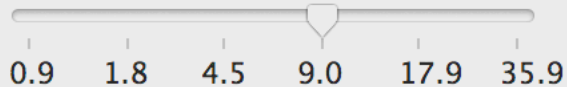

Bandwidth (kHz)

- Faster CPU
- Freq. Marker
- Grid Lines
- Play Through

Center Frequency

Filter

Hanning

Right Channel

Average 2

Normalized

iMic USB audio syster

Gain:

Built-in Output

Pause